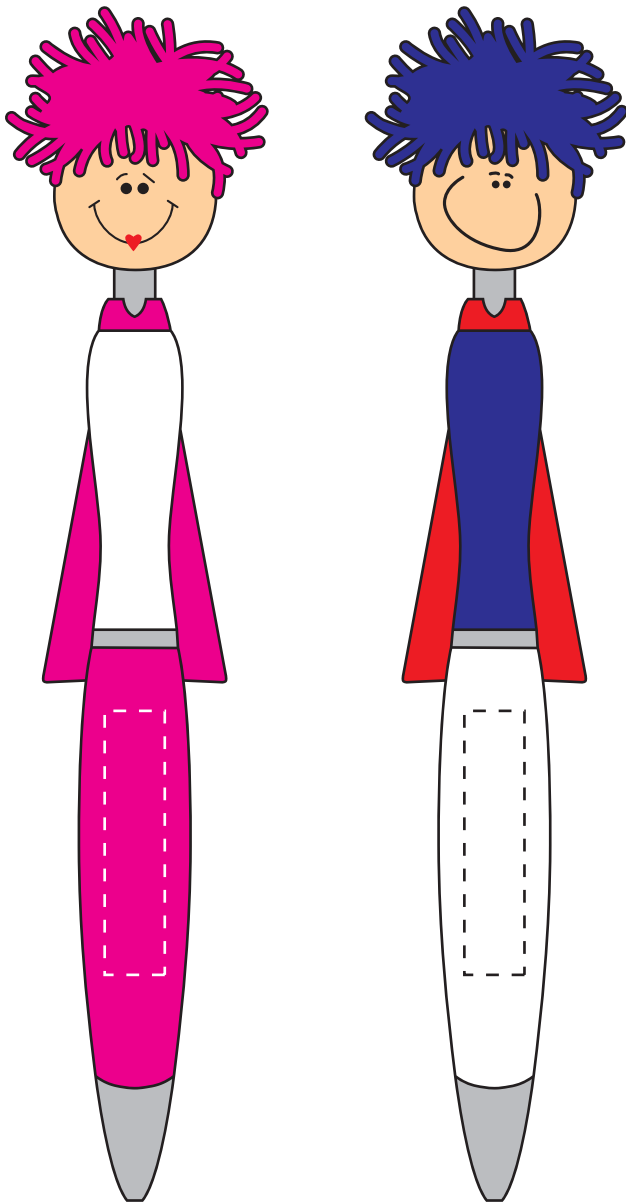

Item Template

**Primary Imprint Method:**

Pad Print

Max Imprint Color(s):

4 Spot Colors

Location(s) & Size:STD: 1.375"W x 0.313"H
(Barrel - Side)**Alternate Imprint Method:**

N/A

Max Imprint Color(s):

N/A

Location(s) & Size:

STD: N/A

Description: Moptopper™
Superhero Pen**Size:** 5.93"L**Material:** ABS Plastic**Available Color(s):** Pink, Blue

ALT: 0.375"W x 0.375"H (Cap)

FPO Item Rendering

Dotted lines represent imprint area and do not print.

**Standard Position
Item at 100% actual size****100% Actual Size Imprint****(Optional)****100% Actual Size Imprint**

*This template reflect our most accurate product information based on current inventory and print capabilities and is subject to change without notice. Template item size are not necessarily to scale (as noted). **Similarly, item colors shown on template may vary based on monitor resolution and other environmental factors and should be used for reference only.***