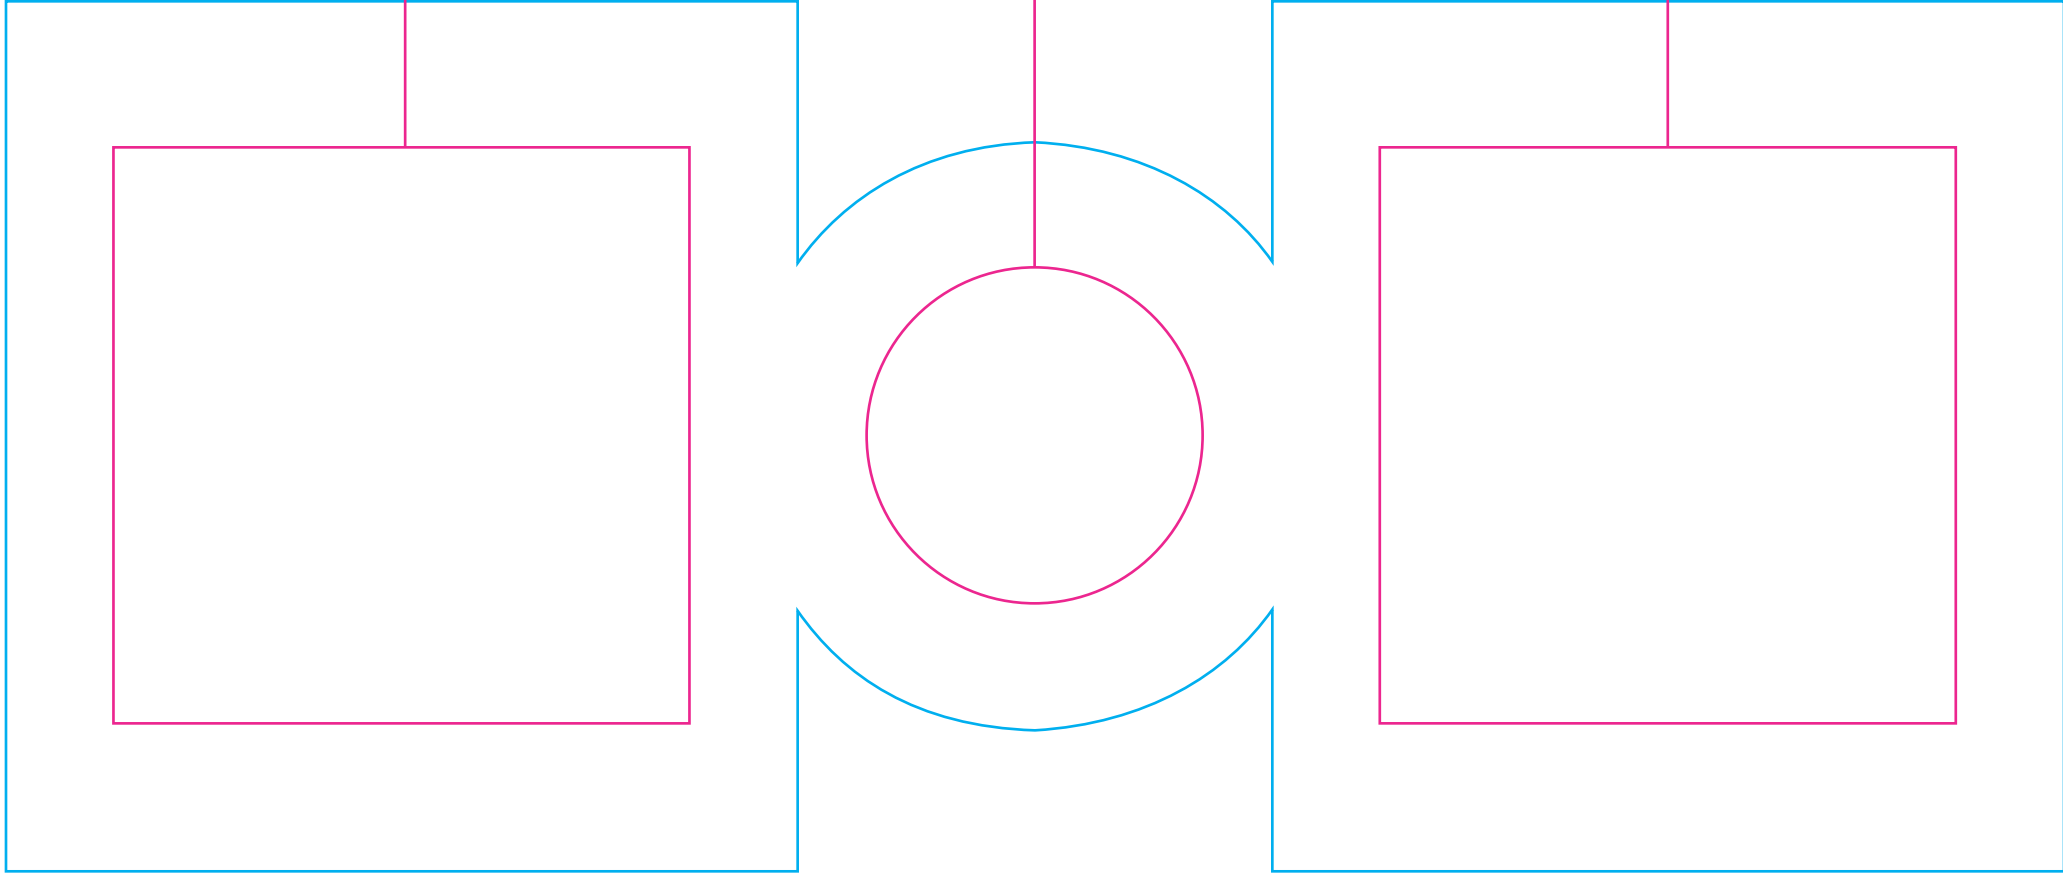

CAN COOLIE

Magenta Line
Imprint Area (3" sq.)

Magenta Line
Imprint Area (1.75" rd.)

Magenta Line
Imprint Area (3" sq.)

Cyan Line - Can Coolies (4 W X 5.25 H)

Magenta Line - Imprint Area (3 W X 3 H AND 1.75" ROUND)

SILKSCREEN